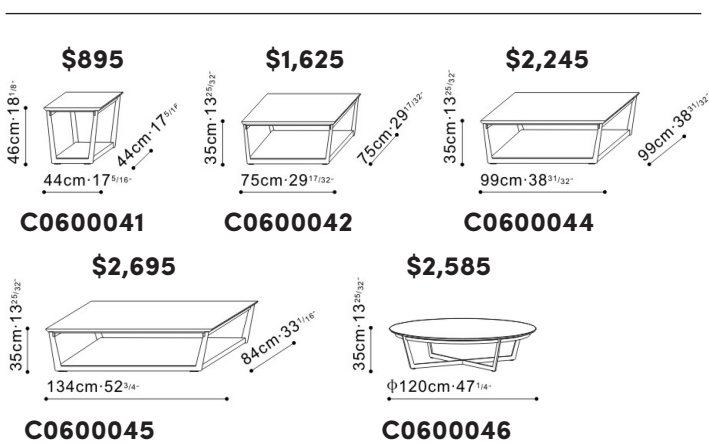

## ELEMENT COFFEE TABLE

Dimensions (cm)	L 44	D 44	H 46	C0600041
	L 75	D 75	H 35	C0600042
	L 99	D 99	H 35	C0600044
	L 134	D 84	H 35	C0600045
	D 120	H 35		C0600046

**Description** The Element table blends the opulence of Carrera marble with grey steel frame to create a unique and timeless piece. Coffee table in rectangular and round and oval side table.