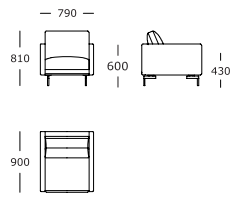

WARRANTY

5 years

Trace

1 seater

2 seater

2.5 seater

3 seater