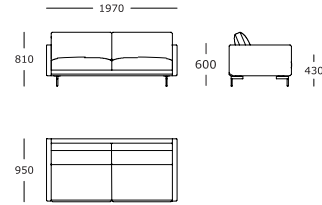

WARRANTY

5 years

Trace

1 seater

2 seater

2.5 seater

3 seater