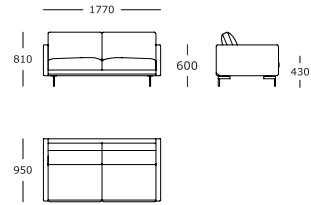

WARRANTY

5 years

Trace

1 seater

2 seater

2.5 seater

3 seater