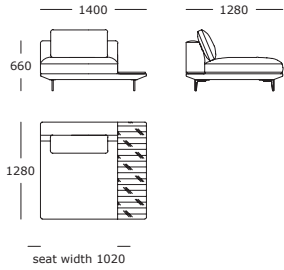

**Module 8**

Chaise wide arm, right wooden tray

**Module 9**

2 seater, wide left arm

**Module 10**

2 seater, wide right arm

**Module 11**

2 seater, wooden tray left

**Module 12**

2 seater, wooden tray right

**Module 13**

1 seater, wide left arm

**Module 14**

1 seater, wide right arm

**Module 15**

1 seater, wooden tray left

Seat height: 440 mm  
Wooden tray height: 240 mm

**Module 16**

1 seater, wooden tray right

**Module 17**

Centre XL

**Module 18**

2 seater, centre

**Module 19**

**Normal back**  
H = 660 mm / W = 270 mm

Seat height: 440 mm  
Wooden tray height: 240 mm

Surface / Module overview

**Configuration 1**

Modules 30 + 25

**Configuration 2**

Modules 28 + 2

**Configuration 3**