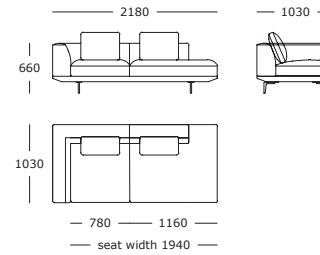

Seat height: 440 mm  
Wooden tray height: 240 mm

**Module 16**

1 seater, wooden tray right

**Module 17**

Centre XL

**Module 18**

2 seater, centre

**Module 19**

2 seater/corner, back left, wooden tray right

**Module 28**

2.5 seater, corner, open end left

**Module 29**

2.5 seater, corner, open end right

**Module 30**

1 seater, slim arm left

Seat height: 440 mm  
Wooden tray height: 240 mm

**Module 31**

1 seater, slim arm right

**3 seater**

**2.5 seater**

**2 seater**

**Slim tall arm**  
H = 560 mm / W = 190 mm

**Wooden tray**  
H = 240 mm / W = 360 mm

**Low wide arm**  
H = 470 mm / W = 380 mm

**Normal back**  
H = 660 mm / W = 270 mm

Seat height: 440 mm  
Wooden tray height: 240 mm

Surface / Module overview

**Configuration 1**

Modules 30 + 25

**Configuration 2**

Modules 28 + 2

**Configuration 3**