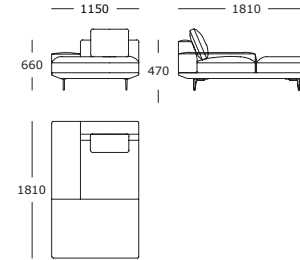

Module 19

Chaise, wide arm left