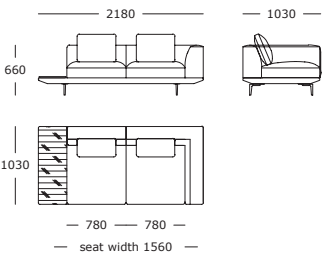

Seat height: 440 mm  
Wooden tray height: 240 mm

**Module 16**

1 seater, wooden tray right

**Module 17**

Centre XL

**Module 18**

2 seater, centre

**Module 19**

1 seater, wooden tray right

**Module 24**

1.5 seater, wooden tray/marble top, left arm

**Module 25**

Chaise long, left arm

**Module 26**

2 seater/corner, back right, wooden tray left

**Module 27**

2 seater/corner, back left, wooden tray right

**Module 28**

2.5 seater, corner, open end left

**Module 29**

2.5 seater, corner, open end right

**Module 30**

1 seater, slim arm left

Seat height: 440 mm  
Wooden tray height: 240 mm

**Normal back**  
H = 660 mm / W = 270 mm

Seat height: 440 mm  
Wooden tray height: 240 mm

Surface / Module overview

**Configuration 1**

Modules 30 + 25

**Configuration 2**

Modules 28 + 2

**Configuration 3**