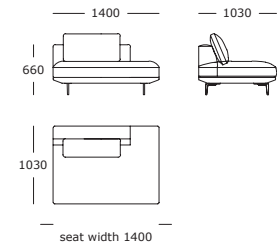

Seat height: 440 mm  
Wooden tray height: 240 mm

**Module 16**

1 seater, wooden tray right

**Module 17**

Centre XL

**Module 18**

2 seater, centre

**Module 19**

1 seater, wooden tray right

**Module 24**

1.5 seater, wooden tray/marble top, left arm

**Module 25**

Chaise long, left arm

**Module 26**

2 seater/corner, back right, wooden tray left

**Module 27**

2 seater/corner, back left, wooden tray right

**Module 28**

2.5 seater, corner, open end left

**Module 29**

2.5 seater, corner, open end right

**Module 30**

1 seater, slim arm left

Seat height: 440 mm  
Wooden tray height: 240 mm

**Normal back**  
H = 660 mm / W = 270 mm

Seat height: 440 mm  
Wooden tray height: 240 mm

Surface / Module overview

**Configuration 1**

Modules 30 + 25

**Configuration 2**

Modules 28 + 2

**Configuration 3**