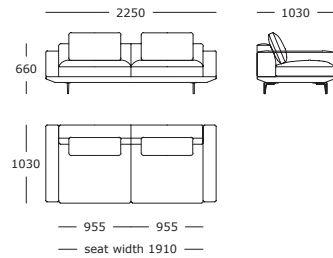

Seat height: 440 mm  
Wooden tray height: 240 mm

**Module 16**

1 seater, wooden tray right

**Module 17**

Centre XL

**Module 18**

2 seater, centre

**Module 19**

2 seater/corner, back left, wooden tray right

**Module 28**

2.5 seater, corner, open end left

**Module 29**

2.5 seater, corner, open end right

**Module 30**

1 seater, slim arm left

Seat height: 440 mm  
Wooden tray height: 240 mm

**Module 31**

1 seater, slim arm right

**3 seater**

**2.5 seater**

**2 seater**

**Slim tall arm**  
H = 560 mm / W = 190 mm

**Wooden tray**  
H = 240 mm / W = 360 mm

**Low wide arm**  
H = 470 mm / W = 380 mm

**Normal back**  
H = 660 mm / W = 270 mm

Seat height: 440 mm  
Wooden tray height: 240 mm

Surface / Module overview

**Configuration 1**

Modules 30 + 25

**Configuration 2**

Modules 28 + 2

**Configuration 3**