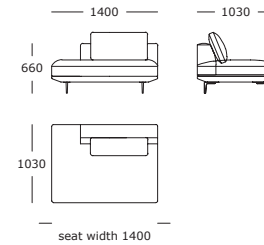

Module 24

1.5 seater, wooden tray/marble top, left arm