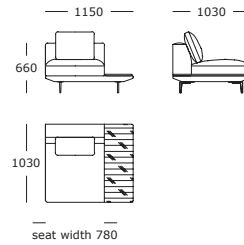

Module 23

1 seater, wooden tray right