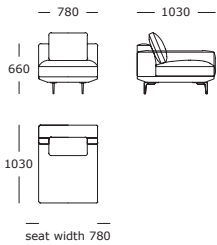

Seat height: 440 mm  
Wooden tray height: 240 mm

**Module 16**

1 seater, wooden tray right

**Module 17**

Centre XL

**Module 18**

2 seater, centre

**Module 19**

Chaise, wide arm left

**Module 20**

Chaise, wide arm right

**Module 21**

Centre

**Module 22**

1 seater, wooden tray left

**Module 23**

1 seater, wooden tray right

**Module 24**

1.5 seater, wooden tray/marble top, left arm

**Module 25**

Chaise long, left arm

**Module 26**

2 seater/corner, back right, wooden tray left

**Module 27**

**Normal back**  
H = 660 mm / W = 270 mm

Seat height: 440 mm  
Wooden tray height: 240 mm

Surface / Module overview

**Configuration 1**

Modules 30 + 25

**Configuration 2**

Modules 28 + 2

**Configuration 3**