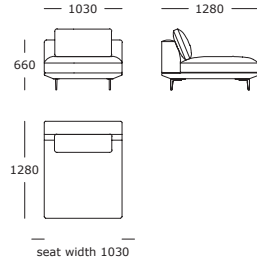

**Module 12**

2 seater, wooden tray right

**Module 13**

1 seater, wide left arm

**Module 14**

1 seater, wide right arm

**Module 15**

1 seater, wooden tray left

Seat height: 440 mm  
Wooden tray height: 240 mm

**Module 16**

1 seater, wooden tray right

**Module 17**

Centre XL

**Module 18**

2 seater, centre

**Module 19**

Chaise, wide arm left

**Module 20**

Chaise, wide arm right

**Module 21**

Centre

**Module 22**

1 seater, wooden tray left

**Module 23**

**Normal back**  
H = 660 mm / W = 270 mm

Seat height: 440 mm  
Wooden tray height: 240 mm

Surface / Module overview

**Configuration 1**

Modules 30 + 25

**Configuration 2**

Modules 28 + 2

**Configuration 3**