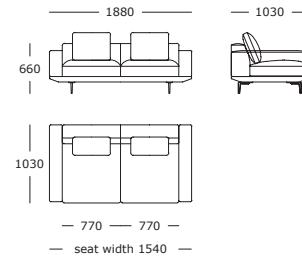

Seat height: 440 mm  
Wooden tray height: 240 mm

**Module 16**

1 seater, wooden tray right

**Module 17**

Centre XL

**Module 18**

2 seater, centre

**Module 19**

2 seater/corner, back left, wooden tray right

**Module 28**

2.5 seater, corner, open end left

**Module 29**

2.5 seater, corner, open end right

**Module 30**

1 seater, slim arm left

Seat height: 440 mm  
Wooden tray height: 240 mm

**Module 31**

1 seater, slim arm right

**3 seater**

**2.5 seater**

**2 seater**

**Slim tall arm**  
H = 560 mm / W = 190 mm

**Wooden tray**  
H = 240 mm / W = 360 mm

**Low wide arm**  
H = 470 mm / W = 380 mm

**Normal back**  
H = 660 mm / W = 270 mm

Seat height: 440 mm  
Wooden tray height: 240 mm

Surface / Module overview

**Configuration 1**

Modules 30 + 25

**Configuration 2**

Modules 28 + 2

**Configuration 3**