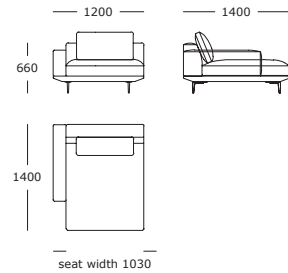

Seat height: 440 mm  
Wooden tray height: 240 mm

**Module 16**

1 seater, wooden tray right

**Module 17**

Centre XL

**Module 18**

2 seater, centre

**Module 19**

2 seater/corner, back left, wooden tray right

**Module 28**

2.5 seater, corner, open end left

**Module 29**

2.5 seater, corner, open end right

**Module 30**

1 seater, slim arm left

Seat height: 440 mm  
Wooden tray height: 240 mm

**Module 31**

1 seater, slim arm right

**3 seater**

**2.5 seater**

**2 seater**

**Slim tall arm**  
H = 560 mm / W = 190 mm

**Wooden tray**  
H = 240 mm / W = 360 mm

**Low wide arm**  
H = 470 mm / W = 380 mm

**Normal back**  
H = 660 mm / W = 270 mm

Seat height: 440 mm  
Wooden tray height: 240 mm

Surface / Module overview

**Configuration 1**

Modules 30 + 25

**Configuration 2**

Modules 28 + 2

**Configuration 3**