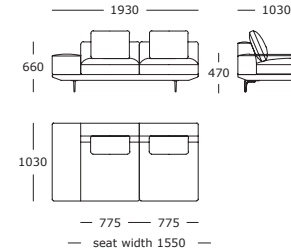

Module 9

2 seater, wide left arm