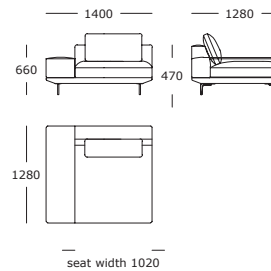

**Module 4**

2 seater, back right

**Module 5**

Corner

**Module 6**

Stool

**Module 7**

Chaise wide arm, left wooden tray

**Module 8**

Chaise wide arm, right wooden tray

**Module 9**

2 seater, wide left arm

**Module 10**

2 seater, wide right arm

**Module 11**

2 seater, wooden tray left

**Module 12**

2 seater, wooden tray right

**Module 13**

1 seater, wide left arm

**Module 14**

1 seater, wide right arm

**Module 15**

1 seater, wooden tray left

**Normal back**  
H = 660 mm / W = 270 mm

Seat height: 440 mm  
Wooden tray height: 240 mm

Surface / Module overview

**Configuration 1**

Modules 30 + 25

**Configuration 2**

Modules 28 + 2

**Configuration 3**