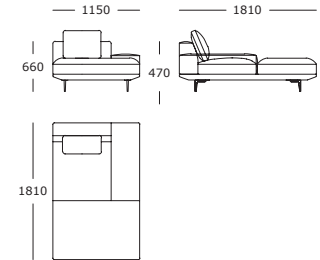

Module 20

Chaise, wide arm right