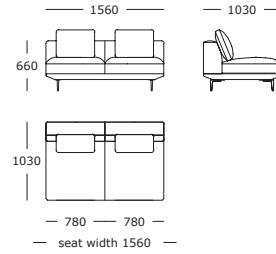

**Module 12**

2 seater, wooden tray right

**Module 13**

1 seater, wide left arm

**Module 14**

1 seater, wide right arm

**Module 15**

1 seater, wooden tray left

Seat height: 440 mm  
Wooden tray height: 240 mm

**Module 16**

1 seater, wooden tray right

**Module 17**

Centre XL

**Module 18**

2 seater, centre

**Module 19**

**Normal back**  
H = 660 mm / W = 270 mm

Seat height: 440 mm  
Wooden tray height: 240 mm

Surface / Module overview

**Configuration 1**

Modules 30 + 25

**Configuration 2**

Modules 28 + 2

**Configuration 3**