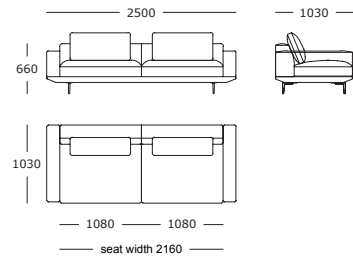

Seat height: 440 mm  
Wooden tray height: 240 mm

**Module 16**

1 seater, wooden tray right

**Module 17**

Centre XL

**Module 18**

2 seater, centre

**Module 19**

2 seater/corner, back left, wooden tray right

**Module 28**

2.5 seater, corner, open end left

**Module 29**

2.5 seater, corner, open end right

**Module 30**

1 seater, slim arm left

Seat height: 440 mm  
Wooden tray height: 240 mm

**Module 31**

1 seater, slim arm right

**3 seater**

**2.5 seater**

**2 seater**

**Slim tall arm**  
H = 560 mm / W = 190 mm

**Wooden tray**  
H = 240 mm / W = 360 mm

**Low wide arm**  
H = 470 mm / W = 380 mm

**Normal back**  
H = 660 mm / W = 270 mm

Seat height: 440 mm  
Wooden tray height: 240 mm

Surface / Module overview

**Configuration 1**

Modules 30 + 25

**Configuration 2**

Modules 28 + 2

**Configuration 3**