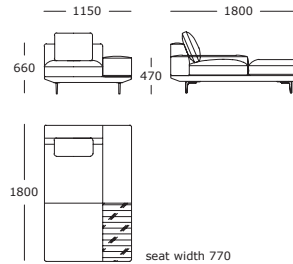

**Module 4**

2 seater, back right

**Module 5**

Corner

**Module 6**

Stool

**Module 7**

Chaise wide arm, left wooden tray

**Module 8**

Chaise wide arm, right wooden tray

**Module 9**

2 seater, wide left arm

**Module 10**

2 seater, wide right arm

**Module 11**

2 seater, wooden tray left

**Normal back**  
H = 660 mm / W = 270 mm

Seat height: 440 mm  
Wooden tray height: 240 mm

Surface / Module overview

**Configuration 1**

Modules 30 + 25

**Configuration 2**

Modules 28 + 2

**Configuration 3**