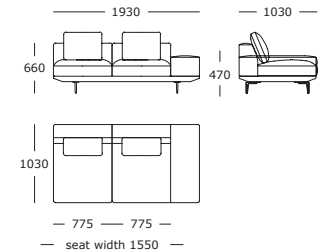

**Module 4**

2 seater, back right

**Module 5**

Corner

**Module 6**

Stool

**Module 7**

Chaise wide arm, left wooden tray

**Module 8**

Chaise wide arm, right wooden tray

**Module 9**

2 seater, wide left arm

**Module 10**

2 seater, wide right arm

**Module 11**

2 seater, wooden tray left

**Module 12**

2 seater, wooden tray right

**Module 13**

1 seater, wide left arm

**Module 14**

1 seater, wide right arm

**Module 15**

1 seater, wooden tray left

**Normal back**  
H = 660 mm / W = 270 mm

Seat height: 440 mm  
Wooden tray height: 240 mm

Surface / Module overview

**Configuration 1**

Modules 30 + 25

**Configuration 2**

Modules 28 + 2

**Configuration 3**