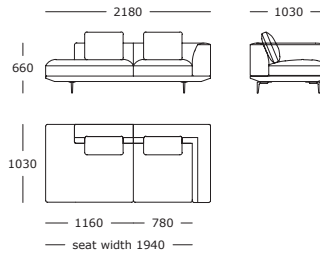

Seat height: 440 mm  
Wooden tray height: 240 mm

**Module 16**

1 seater, wooden tray right

**Module 17**

Centre XL

**Module 18**

2 seater, centre

**Module 19**

1 seater, wooden tray right

**Module 24**

1.5 seater, wooden tray/marble top, left arm

**Module 25**

Chaise long, left arm

**Module 26**

2 seater/corner, back right, wooden tray left

**Module 27**

2 seater/corner, back left, wooden tray right

**Module 28**

2.5 seater, corner, open end left

**Module 29**

2.5 seater, corner, open end right

**Module 30**

1 seater, slim arm left

Seat height: 440 mm  
Wooden tray height: 240 mm

**Normal back**  
H = 660 mm / W = 270 mm

Seat height: 440 mm  
Wooden tray height: 240 mm

Surface / Module overview

**Configuration 1**

Modules 30 + 25

**Configuration 2**

Modules 28 + 2

**Configuration 3**