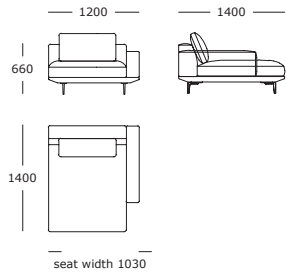

Seat height: 440 mm  
Wooden tray height: 240 mm

**Module 16**

1 seater, wooden tray right

**Module 17**

Centre XL

**Module 18**

2 seater, centre

**Module 19**

2 seater/corner, back left, wooden tray right

**Module 28**

2.5 seater, corner, open end left

**Module 29**

2.5 seater, corner, open end right

**Module 30**

1 seater, slim arm left

Seat height: 440 mm  
Wooden tray height: 240 mm

**Module 31**

1 seater, slim arm right

**3 seater**

**2.5 seater**

**2 seater**

**Slim tall arm**  
H = 560 mm / W = 190 mm

**Wooden tray**  
H = 240 mm / W = 360 mm

**Low wide arm**  
H = 470 mm / W = 380 mm

**Normal back**  
H = 660 mm / W = 270 mm

Seat height: 440 mm  
Wooden tray height: 240 mm

Surface / Module overview

**Configuration 1**

Modules 30 + 25

**Configuration 2**

Modules 28 + 2

**Configuration 3**