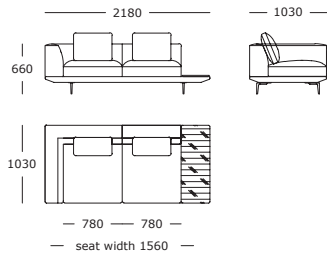

Seat height: 440 mm  
Wooden tray height: 240 mm

**Module 16**

1 seater, wooden tray right

**Module 17**

Centre XL

**Module 18**

2 seater, centre

**Module 19**

1 seater, wooden tray right

**Module 24**

1.5 seater, wooden tray/marble top, left arm

**Module 25**

Chaise long, left arm

**Module 26**

2 seater/corner, back right, wooden tray left

**Module 27**

2 seater/corner, back left, wooden tray right

**Module 28**

2.5 seater, corner, open end left

**Module 29**

2.5 seater, corner, open end right

**Module 30**

1 seater, slim arm left

Seat height: 440 mm  
Wooden tray height: 240 mm

**Normal back**  
H = 660 mm / W = 270 mm

Seat height: 440 mm  
Wooden tray height: 240 mm

Surface / Module overview

**Configuration 1**

Modules 30 + 25

**Configuration 2**

Modules 28 + 2

**Configuration 3**