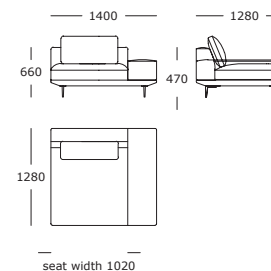

**Module 8**

Chaise wide arm, right wooden tray

**Module 9**

2 seater, wide left arm

**Module 10**

2 seater, wide right arm

**Module 11**

2 seater, wooden tray left

**Module 12**

2 seater, wooden tray right

**Module 13**

1 seater, wide left arm

**Module 14**

1 seater, wide right arm

**Module 15**

1 seater, wooden tray left

Seat height: 440 mm  
Wooden tray height: 240 mm

**Module 16**

1 seater, wooden tray right

**Module 17**

Centre XL

**Module 18**

2 seater, centre

**Module 19**

**Normal back**  
H = 660 mm / W = 270 mm

Seat height: 440 mm  
Wooden tray height: 240 mm

Surface / Module overview

**Configuration 1**

Modules 30 + 25

**Configuration 2**

Modules 28 + 2

**Configuration 3**