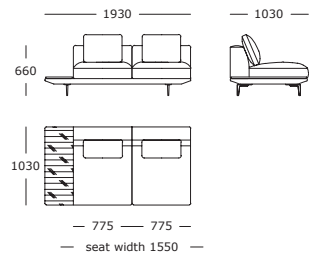

**Module 4**

2 seater, back right

**Module 5**

Corner

**Module 6**

Stool

**Module 7**

Chaise wide arm, left wooden tray

**Module 8**

Chaise wide arm, right wooden tray

**Module 9**

2 seater, wide left arm

**Module 10**

2 seater, wide right arm

**Module 11**

2 seater, wooden tray left

**Module 12**

2 seater, wooden tray right

**Module 13**

1 seater, wide left arm

**Module 14**

1 seater, wide right arm

**Module 15**

1 seater, wooden tray left

**Normal back**  
H = 660 mm / W = 270 mm

Seat height: 440 mm  
Wooden tray height: 240 mm

Surface / Module overview

**Configuration 1**

Modules 30 + 25

**Configuration 2**

Modules 28 + 2

**Configuration 3**