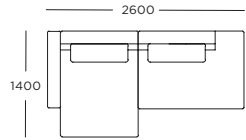

2 seater/corner, back left, wooden tray right

**Module 28**

2.5 seater, corner, open end left

**Module 29**

2.5 seater, corner, open end right

**Module 30**

1 seater, slim arm left

Seat height: 440 mm  
Wooden tray height: 240 mm

**Module 31**

1 seater, slim arm right

**3 seater**

**2.5 seater**

**2 seater**

**Slim tall arm**  
H = 560 mm / W = 190 mm

**Wooden tray**  
H = 240 mm / W = 360 mm

**Low wide arm**  
H = 470 mm / W = 380 mm

**Normal back**  
H = 660 mm / W = 270 mm

Seat height: 440 mm  
Wooden tray height: 240 mm

Surface / Module overview

**Configuration 1**

Modules 30 + 25

**Configuration 2**

Modules 28 + 2

**Configuration 3**