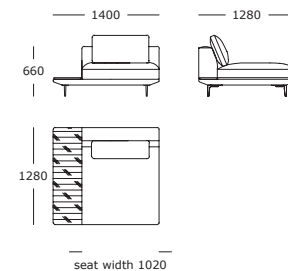

**Module 12**

2 seater, wooden tray right

**Module 13**

1 seater, wide left arm

**Module 14**

1 seater, wide right arm

**Module 15**

1 seater, wooden tray left

Seat height: 440 mm  
Wooden tray height: 240 mm

**Module 16**

1 seater, wooden tray right

**Module 17**

Centre XL

**Module 18**

2 seater, centre

**Module 19**

**Normal back**  
H = 660 mm / W = 270 mm

Seat height: 440 mm  
Wooden tray height: 240 mm

Surface / Module overview

**Configuration 1**

Modules 30 + 25

**Configuration 2**

Modules 28 + 2

**Configuration 3**