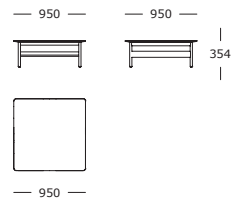

WARRANTY

5 years

Collect

Coffee table | Large

Coffee table | Medium

Coffee table | Small

Console table | Low

Side table | Round