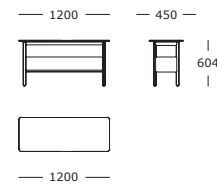

WARRANTY

5 years

Collect

Coffee table | Large

Coffee table | Medium

Coffee table | Small

Console table | Low

Side table | Round