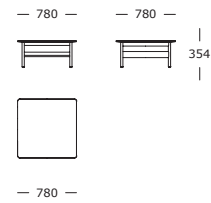

WARRANTY

5 years

Collect

Coffee table | Large

Coffee table | Medium

Coffee table | Small

Console table | Low

Side table | Round