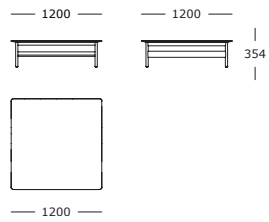

Collect

Coffee table | Large