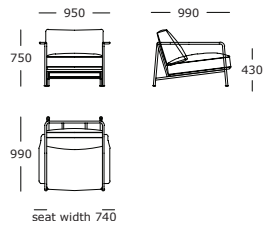

Aero

Chair | Large