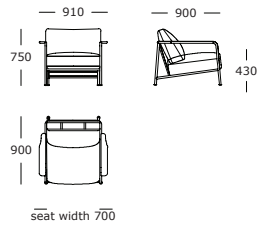

Chair | Medium