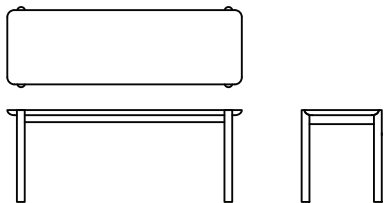

# Sketch

140 : black - gutai cinder

## FOLK BENCH

**528-1404 : Folk 120 bench wood seat**

W1200 D380 H470

**528-1401 : Folk 120 bench upholstered seat**

W1200 D380 H470

**528-1405 : Folk 140 bench wood seat**

W1400 D380 H470

**528-1402 : Folk 140 bench upholstered seat**

# FOLK BENCH

The Folk bench is a study in how to create a design which pleases the eye without resorting to superfluous decoration. The simple intersection of basic geometric shapes results in interesting and alluring forms while at the same time adhering to the less-is-more principle, and allowing the materials to shine.