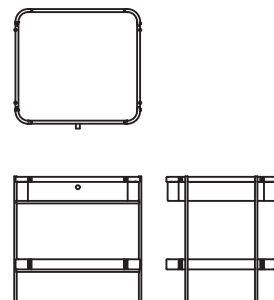

028-2203 : Humla side table with storage

W500 D450 (470) H500

coffee table 69 : light oak