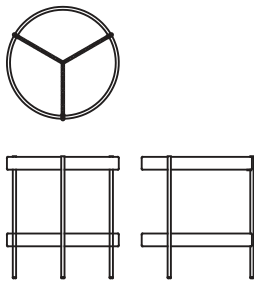

### 028-2106 : Humla coffee table rectangular 112

W1120 D560 H380

# HUMLA TABLE

The Humla table series is inspired by the timeless quality of the iconic Tray Tables by Hans Bolling. We maximized the minimalism with these tables, stripping them down to bare essentials and using the least material possible while still retaining their function. The simple geometry and unpretentious purity will ensure that the design is immune to ageing.

## 028-2201 : Humla end table

dia. 440 H480