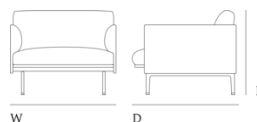

## Dimensions

|              |               |
|--------------|---------------|
| Height:      | 71 cm / 28"   |
| Width:       | 88 cm / 34.6" |
| Depth:       | 86 cm / 33.9" |
| Seat Height: | 40 cm / 15.7" |
| Seat Depth:  | 62 cm / 24.5" |