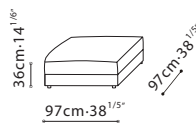

C01E0606

For optional Leather Backrest please refer to C07E0610

C01E0604

C01E0605

For optional Leather Backrest and Armrest please refer to C07E0609

C01E0607

C01E0608

C07E0609

Adding this pieces will add 1.25" or 3cm to overall length
Available in Black Leather Strap or Mustard Yellow Leather Strap

C07E0610

Adding this pieces will add 1.25" or 3cm to overall length
Available in Black Leather Strap or Mustard Yellow Leather Strap