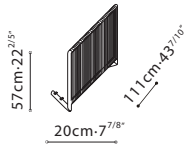

Adding this pieces will add 1.25" or 3cm to overall length
Available in Black Leather Strap or Mustard Yellow Leather Strap

C07E0610

Adding this pieces will add 1.25" or 3cm to overall length
Available in Black Leather Strap or Mustard Yellow Leather Strap