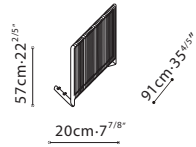

C01E0606

For optional Leather Backrest please refer to C07E0610

C01E0604

C01E0605

For optional Leather Backrest and Armrest please refer to C07E0609

C01E0607

C01E0608

C07E0609

Adding this pieces will add 1.25" or 3cm to overall length
Available in Black Leather Strap or Mustard Yellow Leather Strap

C07E0610

Adding this pieces will add 1.25" or 3cm to overall length
Available in Black Leather Strap or Mustard Yellow Leather Strap