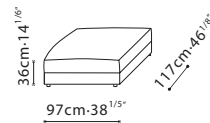

COMPONENTS

C01E0601

C01E0602

For optional Leather Backrest please refer to C07E0609
For optional Leather Armrest please refer to C07E0610

C01E0603

For optional Leather Backrest please refer to C07E0610

C01E0606

For optional Leather Backrest please refer to C07E0610

C01E0604

C01E0605

For optional Leather Backrest and Armrest please refer to C07E0609

C01E0607

C01E0608

C07E0609

Adding this pieces will add 1.25" or 3cm to overall length
Available in Black Leather Strap or Mustard Yellow Leather Strap

C07E0610

Adding this pieces will add 1.25" or 3cm to overall length
Available in Black Leather Strap or Mustard Yellow Leather Strap

C81E0601

C81E0602

C81E0603

SIDE VIEW

with Leather Strap

without Leather Strap