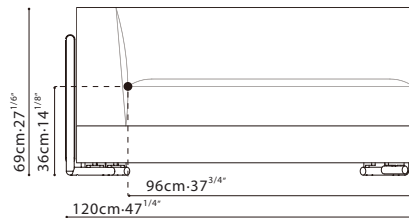

C81E0601

C81E0602

C81E0603

SIDE VIEW

with Leather Strap

without Leather Strap

Configuration

C01E0601+C01E0602+C81E0601X2+C81E0603X2