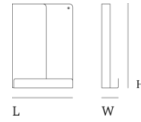

— Johan Van Hengel

Designed by	Johan Van Hengel / 2016
About the designer	Johan Van Hengel is a Dutch designer, based in Rotterdam. With a technical background in industrial design, he worked on both consumer electronics and furniture before launching his own studio in 2013, focused on furniture, lighting and living accessories.
Environment	Indoor
Country of Production	China
Preassembled	Yes - Mount to wall.
Description	Imitating the look of folded paper yet shaped in metal, the Folded Shelves have a contemporary, functional character. The shelves come with two hooks and two bolts for mounting on the wall. The Folded Shelves are a modern and friendly way to add storage to any home or professional space.
Material	Acrylic powder coated bended 1,5 mm sheet of steel. Laser cut from metal sheets, these shelves go through a folding process. They are then lacquered with an acrylic powder coating.
Cleaning & Care	Clean the Folded Shelves with a damp cloth. If necessary, only use a mild detergent or washing up liquid and not concentrated. Always wipe with a dry cloth afterwards. To minimize the risk of stains and marks, liquid, grease etc. should be removed straight away.

Folded Shelves

Dimensions

29,5 x 40 cm / 11.5 x 15.75"

Length: 29,4 cm / 11.5"
Height: 40 cm / 15.75"
Width: 8 cm / 3.1"

51 x 22 cm / 20 x 8.75"

Length: 51 cm / 20"
Height: 22 cm / 8.75"
Width: 6,9 cm / 0.275"

63 x 16,5 cm / 24.75 x 6.5"

Length: 63 cm / 24.75"
Height: 16,5 cm / 6.5"
Width: 12,4 cm / 4.75"

96 x 13 cm / 37.75 x 5"

Length: 96 cm / 37.75"
Height: 13 cm / 5"
Width: 11,4 cm / 4.5"

Platform Shelves

Length: 62 cm / 24.5"
Height: 5,4 cm / 2"
Depth: 19 cm / 7.5"