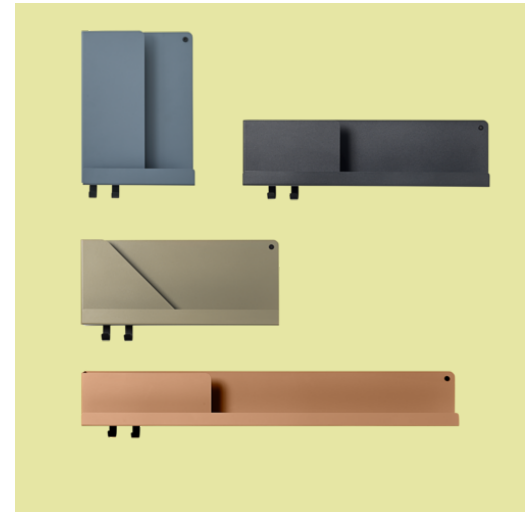

Folded Shelves

“Inspired by the shadow-play of layers, Folded is based on a seemingly simple bending technique of a single sheet of metal to create pockets which hold and separate your items. Featuring a subtle bolt and hooks for hanging objects, it is a versatile wall mount that can be used in both a practical and a decorative manner - suitable for organizing anything from mail to books, perfumes or spices, or just displaying your favorite belongings, in the hallway, bathroom, bedroom or kitchen.”

— Johan Van Hengel

Designed by	Johan Van Hengel / 2016
About the designer	Johan Van Hengel is a Dutch designer, based in Rotterdam. With a technical background in industrial design, he worked on both consumer electronics and furniture before launching his own studio in 2013, focused on furniture, lighting and living accessories.
Environment	Indoor
Country of Production	China
Preassembled	Yes - Mount to wall.
Description	Imitating the look of folded paper yet shaped in metal, the Folded Shelves have a contemporary, functional character. The shelves come with two hooks and two bolts for mounting on the wall. The Folded Shelves are a modern and friendly way to add storage to any home or professional space.
Material	Acrylic powder coated bended 1,5 mm sheet of steel. Laser cut from metal sheets, these shelves go through a folding process. They are then lacquered with an acrylic powder coating.
Cleaning & Care	Clean the Folded Shelves with a damp cloth. If necessary, only use a mild detergent or washing up liquid and not concentrated. Always wipe with a dry cloth afterwards. To minimize the risk of stains and marks, liquid, grease etc. should be removed straight away.

Folded Shelves

Dimensions

29,5 x 40 cm / 11.5 x 15.75"

Length: 29,4 cm / 11.5"
Height: 40 cm / 15.75"
Width: 8 cm / 3.1"

51 x 22 cm / 20 x 8.75"

Length: 51 cm / 20"
Height: 22 cm / 8.75"
Width: 6,9 cm / 0.275"