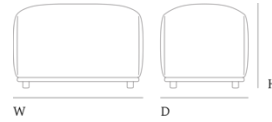

## Dimensions

### 38 x 52 cm / 15 x 20.5"

Height:	39 cm / 15.4"
Width:	52 cm / 20.5"
Depth:	38 cm / 15"
Seat Height:	36 cm / 14.2"

### 42 x 62 cm / 16.5 x 24.4"

Height:	39 cm / 15.4"
Width:	62 cm / 24.4"
Depth:	42 cm / 16.5"
Seat Height:	36 cm / 14.2"

### 52 x 52 cm / 20.5 x 20.5"

Height:	39 cm / 15.4"
Width:	52 cm / 20.5"
Depth:	52 cm / 20.5"
Seat Height:	36 cm / 14.2"