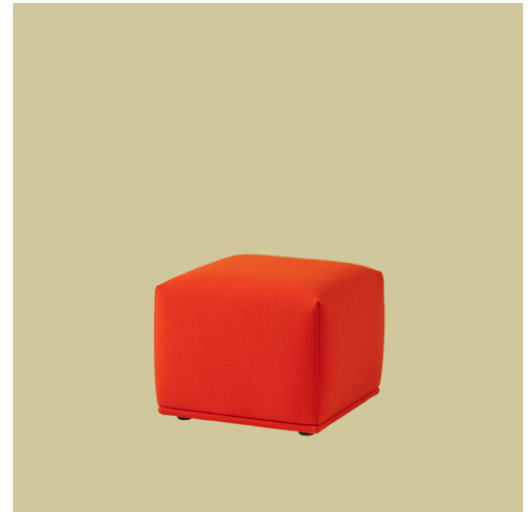

# Echo Pouf

“Inspired by the idea of repetitions, the Echo Pouf has a simple and elegant expression through its modern lines and soft seat, allowing for the design to be repeated throughout any space to create visual echoes of its form.”

— Anderssen & Voll

<b>Designed by</b>	Anderssen & Voll / 2019
<b>About the designer</b>	Anderssen & Voll are two thirds of the former Norway Says and among the most prominent and successful Norwegian designers. They have formerly been named both Norwegian and Scandinavian Designers of the Year in Norway and have received international awards and recognition for their work with furniture, lighting, and home accessories.
<b>Environment</b>	Indoor
<b>Country of Production</b>	Lithuania
<b>Preassembled</b>	Yes
<b>Description</b>	The Echo Pouf has a simple, friendly expression that brings comfort and function to any space alongside its light and almost hovering expression through its small legs underneath. The name of the Echo Pouf refers to how the design can be used in symmetric formations or clusters with various sizes and upholsteries, creating visual echoes throughout the space.
<b>Material</b>	The Echo Pouf is made from a wooden frame, High-Resilience foam and textile upholstery.
<b>Cleaning &amp; Care</b>	Remove non-greasy stains by carefully dabbing with a lint-free cloth or sponge wrung out in clean warm water. If necessary, clean by dabbing with soapy water. Finally, dab the surface with clean water. Finish by soaking up the moist from the upholstery using a clean dishtowel and make sure it won't dye off and finish using a hairdryer. See kvadrat.dk or nevotex.com for further cleaning and maintenance instructions for your chosen textile.

### 38 x 52 cm / 15 x 20.5"

Height:	39 cm / 15.4"
Width:	52 cm / 20.5"
Depth:	38 cm / 15"
Seat Height:	36 cm / 14.2"

### 52 x 52 cm / 20.5 x 20.5"

Height:	39 cm / 15.4"
Width:	52 cm / 20.5"
Depth:	52 cm / 20.5"
Seat Height:	36 cm / 14.2"