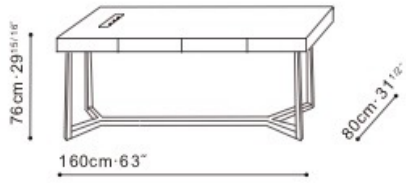

Desk
C0552014.