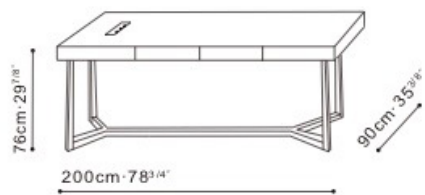

Brown Walnut

C0552017.13.0000

Desk
C0552018.