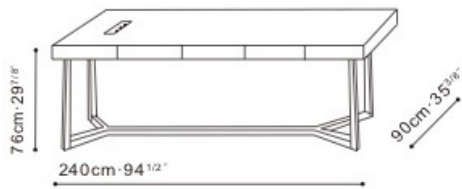

Grey Oak

C0552015.07.0000

Brown Walnut

C0552015.13.0000

Natural Oak

C0552015.08.0000

Desk
C0552017.