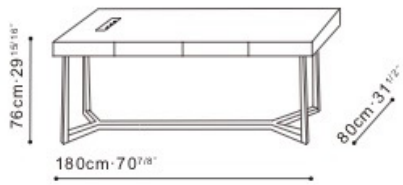

Grey Oak

C0552014.07.0000

Brown Walnut

C0552014.13.0000

Natural Oak

C0552014.08.0000

Desk
C0552015.