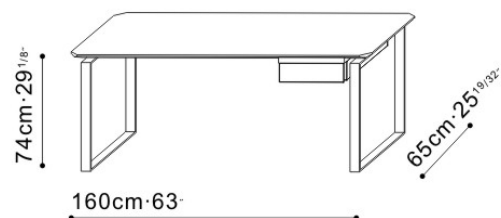

Verge Desk

Clean modern design with character. The Verge desk with black walnut top, tapered edges and smooth finish offers a distinct minimalist industrial aesthetic suitable for both home and office settings.

Dimensions

Desk

WxDxH

160x65x74cm

Composition

Solid ash wood base
Steel legs in metallic black
Black walnut veneered top and drawer