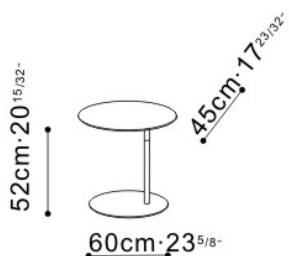

Pebble Side Table

These fun, sleek and versatile Side Tables come in Carrara or Mystique Brown Marble, Brown Walnut, and Black Walnut on a cast steel base. The perfect addition to your living space, the Pebble will suit any stylish interior for a touch of style.

Dimensions

Table

WxDxH
60x45x52cm

Composition

Cast metal base finished in a black metal paint
Top available in Walnut, Black Walnut and Marble