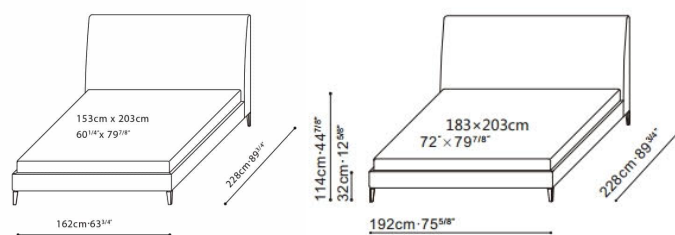

Luna Bed Range

Nothing says "sleep in" like our luxurious, streamlined Luna bed. The elegant headrest is constructed from solid birch and plywood reinforcements. Luna bed's plywood rails are covered in a polyurethane foam and fabric lining, while the beechwood slat system allows for a touch more control in mattress firmness. Slender darkened steel legs bring a touch of modernity to this crisp design. This low profile piece simply glides into any contemporary bedroom set.

Dimensions

Queen	162x228x114cm
Super King	192x228x114cm

WxDxH

Composition

Available in Fabric or Leather options. Covers removable on Velcro. Solid birch wood headboard with plywood reinforcement, plywood side and end rails, all covered. Steel legs in grey metallic paint with plastic glides with polyurethane foam and fabric lining. Multiply beech wood slat system with slight firmness adjustment. Recommended mattress thickness less than 40cm