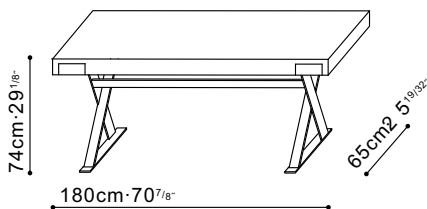

Dimensions

Medium
 Large

WxDxH

160 x 65 x 74cm
 180 x 65 x 74cm

Composition

Grey oak veneered top and drawers
 Black powder coated steel frame

C0553582.

C0553581.