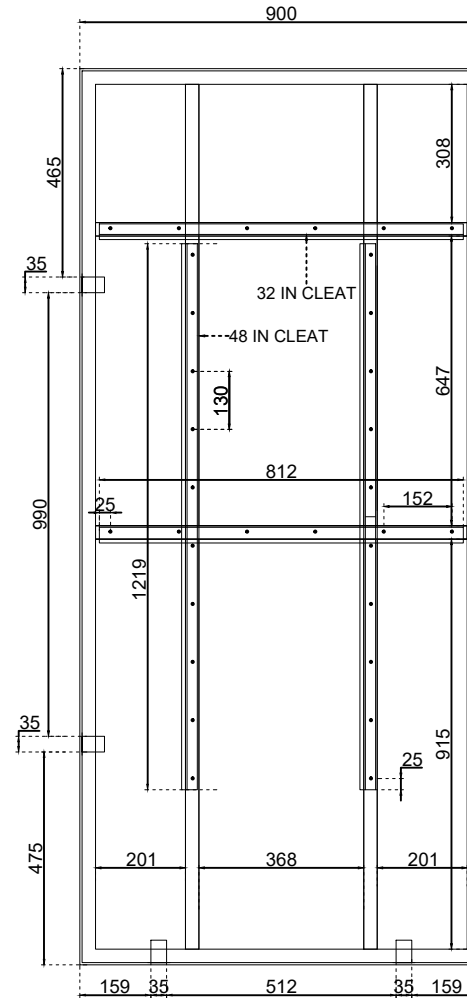

FRONT VIEW

SIDE VIEW

BACK VIEW

B DETAILS

COPYRIGHT

Drawing information is confidential. Do not reproduce drawing information unless permitted by product owner. Report any errors immediately.

PLEASE NOTE

Use dimensions shown only. Check and verify all dimensions prior to commencing work. Do not scale drawings.

DIMENSIONS

Length: 2000mm
Width: 900mm
Height: 30mm

PRODUCT NAME

3004M-1 New York Standard Mirror
900x2000

DRAWING NUMBER

0001

MCM HOUSE