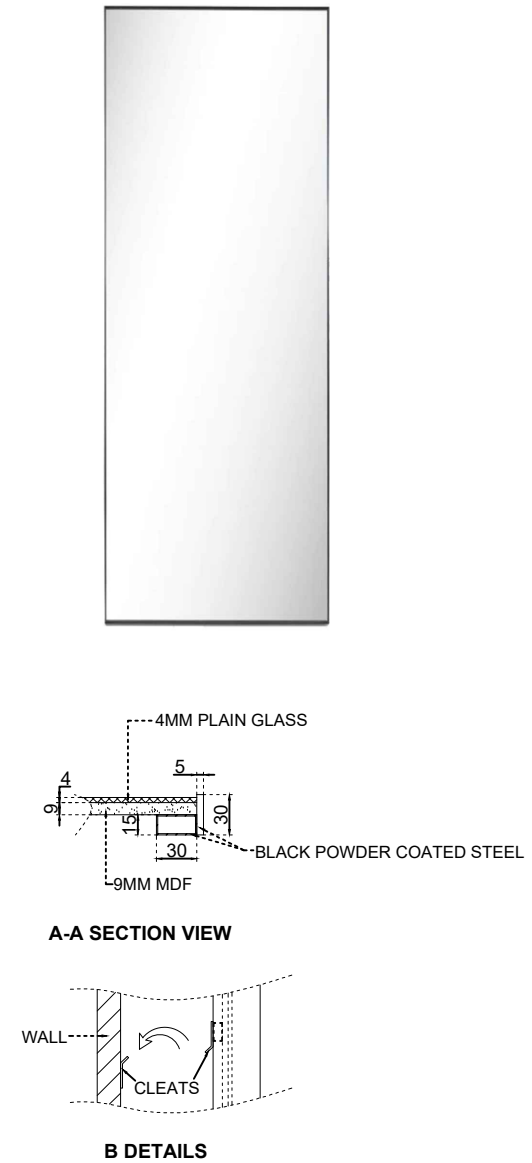

FRONT VIEW

SIDE VIEW

BACK VIEW

B DETAILS

COPYRIGHT

Drawing information is confidential. Do not reproduce drawing information unless permitted by product owner. Report any errors immediately.

PLEASE NOTE

Use dimensions shown only. Check and verify all dimensions prior to commencing work. Do not scale drawings.

CLIENT NAME

MCM House

DATE CREATED

14/03/2023

INITIALS

RW

MATERIALS

Black Powder Coated Steel & 4mm Plain Glass

DIMENSIONS

Length: 2000mm
Width: 900mm
Height: 30mm

PRODUCT NAME

3004M-1 New York Standard Mirror
900x2000

DRAWING NUMBER

0001

MCM HOUSE