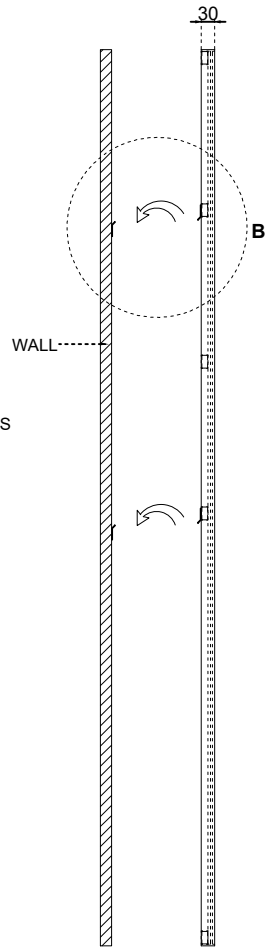

FRONT VIEW

SIDE VIEW

BACK VIEW

B DETAILS

COPYRIGHT

Drawing information is confidential. Do not reproduce drawing information unless permitted by product owner. Report any errors immediately.

PLEASE NOTE

Use dimensions shown only. Check and verify all dimensions prior to commencing work. Do not scale drawings.

CLIENT NAME

MCM House

DATE CREATED

14/03/2023

INITIALS

RW

MATERIALS

Black Powder Coated Steel & 4mm Plain Glass

DIMENSIONS

Length: 2000mm
Width: 900mm
Height: 30mm

PRODUCT NAME

3004M-1 New York Standard Mirror
900x2000

DRAWING NUMBER

0001

MCM HOUSE