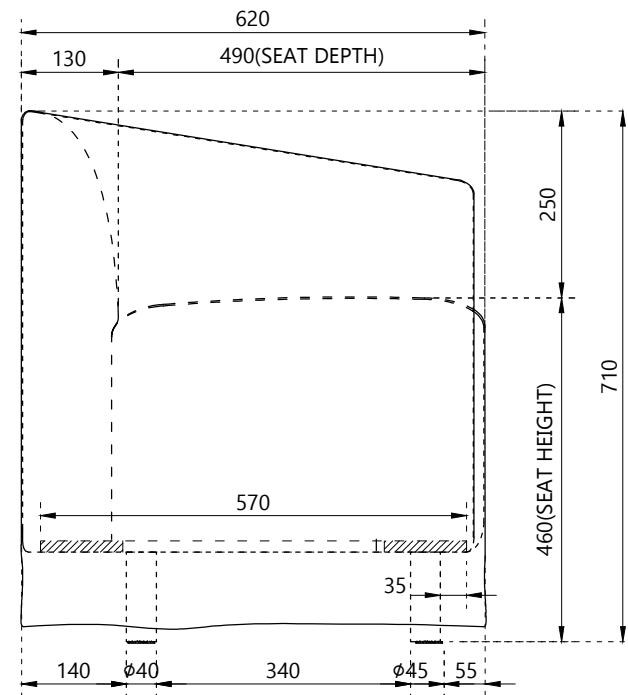

FRONT VIEW

TOP VIEW

SIDE VIEW

COPYRIGHT

Drawing information is confidential. Do not reproduce drawing information unless permitted by product owner. Report any errors immediately.

PLEASE NOTE

Use dimensions shown only. Check and verify all dimensions prior to commencing work. Do not scale drawings.

DIMENSIONS

Length: 610mm
Width: 620mm
Height: 710mm

PRODUCT NAME

Remi Dining Chair_Oyster

DRAWING NUMBER

0004

MCM HOUSE