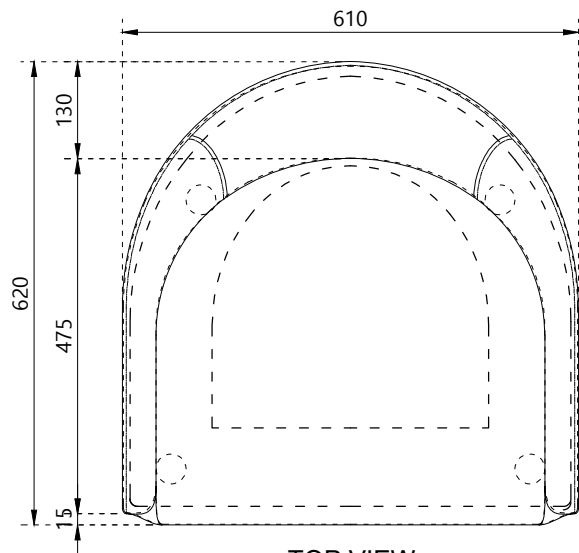

FRONT VIEW

TOP VIEW

SIDE VIEW

COPYRIGHT

Drawing information is confidential. Do not reproduce drawing information unless permitted by product owner. Report any errors immediately.

PLEASE NOTE

Use dimensions shown only. Check and verify all dimensions prior to commencing work. Do not scale drawings.

DIMENSIONS

Length: 610mm
Width: 620mm
Height: 710mm

PRODUCT NAME

Remi Dining Chair_Oyster

DRAWING NUMBER

0004

MCM HOUSE