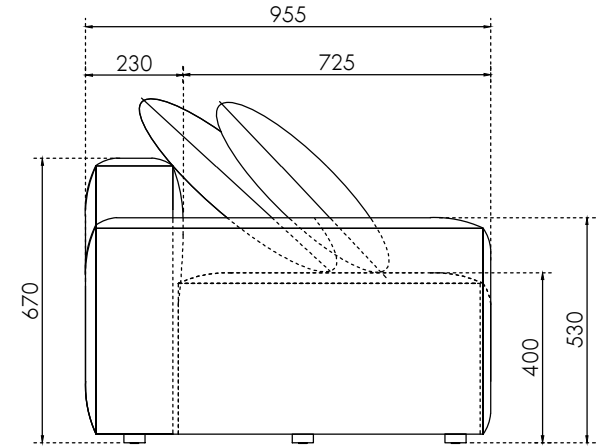

FRONT VIEW

SIDE VIEW

TOP VIEW

COPYRIGHT

Drawing information is confidential. Do not reproduce drawing information unless permitted by product owner. Report any errors immediately.

PLEASE NOTE

Use dimensions shown only. Check and verify all dimensions prior to commencing work. Do not scale drawings.

DIMENSIONS

Length: 2200mm
 Width: 955mm
 Height: 670mm

PRODUCT NAME

Elio Junior Sofa 2200W

DRAWING NUMBER

0001

MCM HOUSE