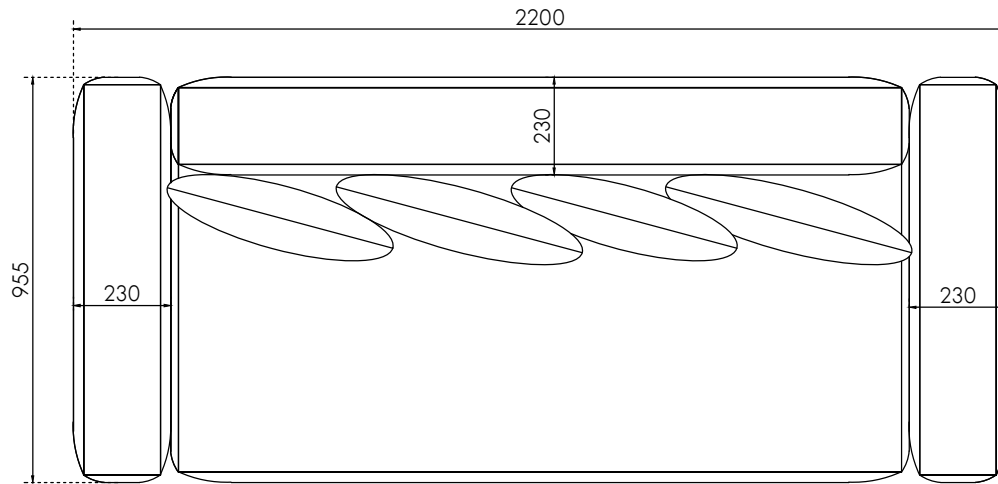

FRONT VIEW

TOP VIEW