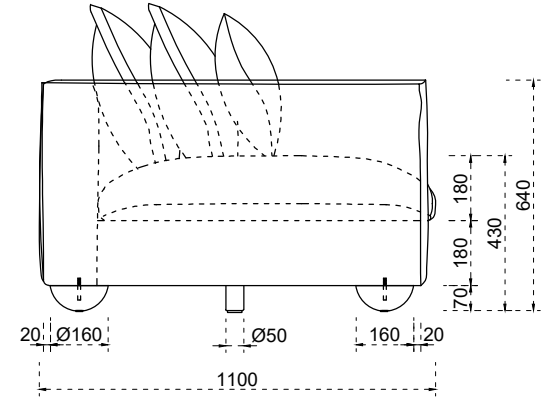

FRONT VIEW

SIDE VIEW

TOP VIEW

**COPYRIGHT**

Drawing information is confidential. Do not reproduce drawing information unless permitted by product owner. Report any errors immediately.

**PLEASE NOTE**

Use dimensions shown only. Check and verify all dimensions prior to commencing work. Do not scale drawings.

**DIMENSIONS**

Length: 2700mm  
Width: 1100mm  
Height: 640mm

**PRODUCT NAME**

Jean Sofa 2700

**DRAWING NUMBER**

0002

**MCM HOUSE**