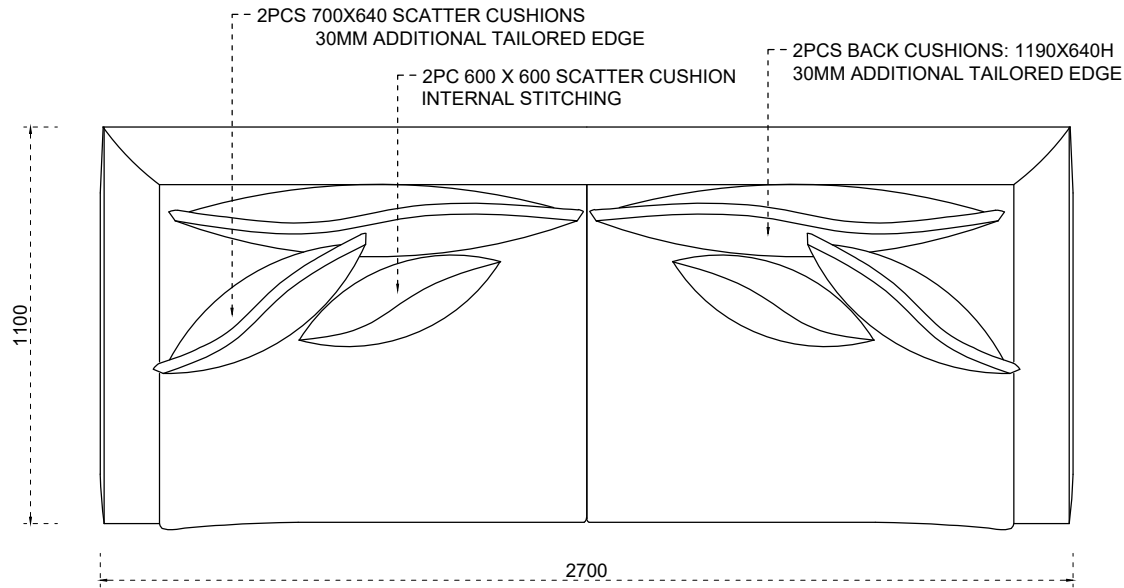

FRONT VIEW

SIDE VIEW

TOP VIEW

**COPYRIGHT**

Drawing information is confidential. Do not reproduce drawing information unless permitted by product owner. Report any errors immediately.

**PLEASE NOTE**

Use dimensions shown only. Check and verify all dimensions prior to commencing work. Do not scale drawings.

**CLIENT NAME**

MCM House

**DATE CREATED**

07/12/2022

**INITIALS**

RW

**MATERIALS**

Fabric: Chalk 8988-14  
Soap Wash Ash Timber Legs

**DIMENSIONS**

Length: 2700mm  
Width: 1100mm  
Height: 640mm

**PRODUCT NAME**

Jean Sofa 2700

**DRAWING NUMBER**

0002

**MCM HOUSE**