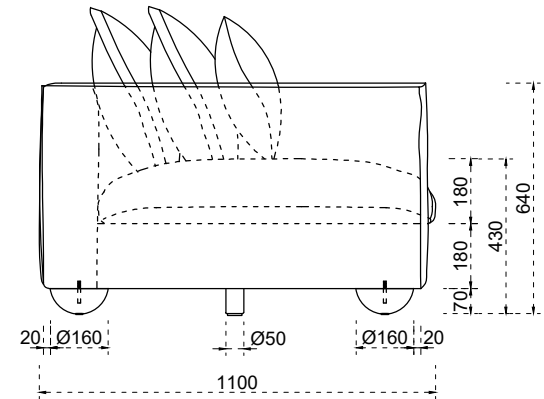

FRONT VIEW

SIDE VIEW

TOP VIEW

COPYRIGHT

Drawing information is confidential. Do not reproduce drawing information unless permitted by product owner. Report any errors immediately.

PLEASE NOTE

Use dimensions shown only. Check and verify all dimensions prior to commencing work. Do not scale drawings.

DIMENSIONS

Length: 2400mm
Width: 1100mm
Height: 640mm

PRODUCT NAME

Jean Sofa 2400

DRAWING NUMBER

0001

MCM HOUSE