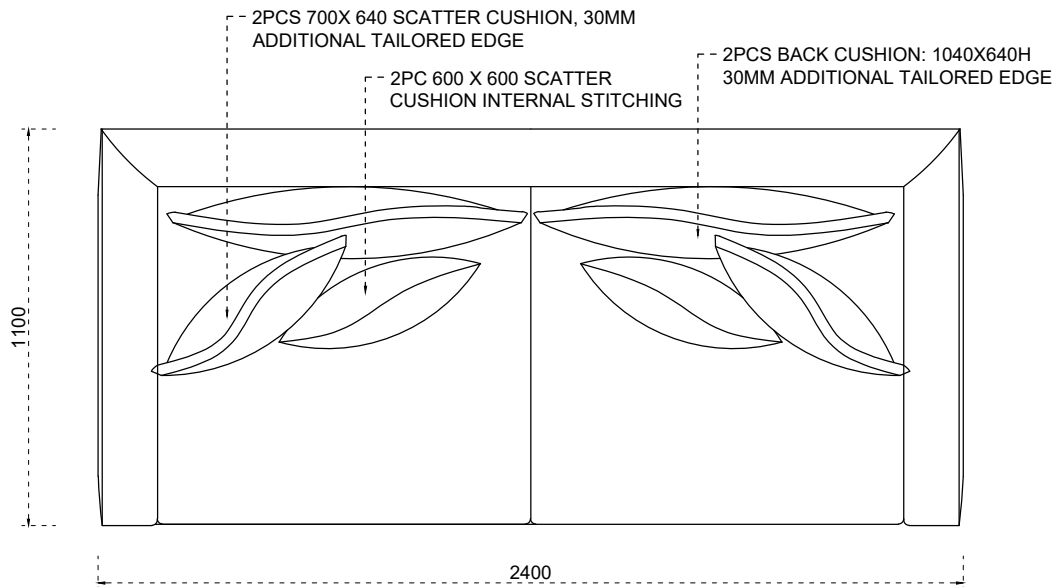

FRONT VIEW

TOP VIEW