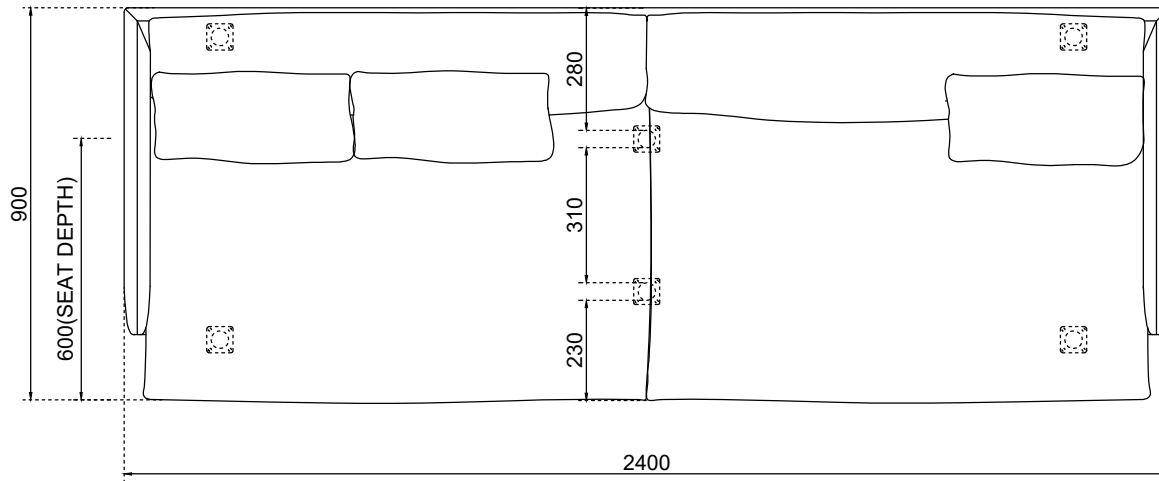

FRONT VIEW

COPYRIGHT

Drawing information is confidential. Do not reproduce drawing information unless permitted by product owner. Report any errors immediately.

PLEASE NOTE

Use dimensions shown only. Check and verify all dimensions prior to commencing work. Do not scale drawings.

CLIENT NAME

MCM House

DATE CREATED

24/05/2022

INITIALS

RW

MATERIALS

Chalk YX5500-14 Fabric & Natural Ash Timber

DIMENSIONS

Length: 2400mm
Width: 900mm
Height: 650mm

PRODUCT NAME

Chalk Saigo Sofa 2400W

DRAWING NUMBER

0001

MCM HOUSE