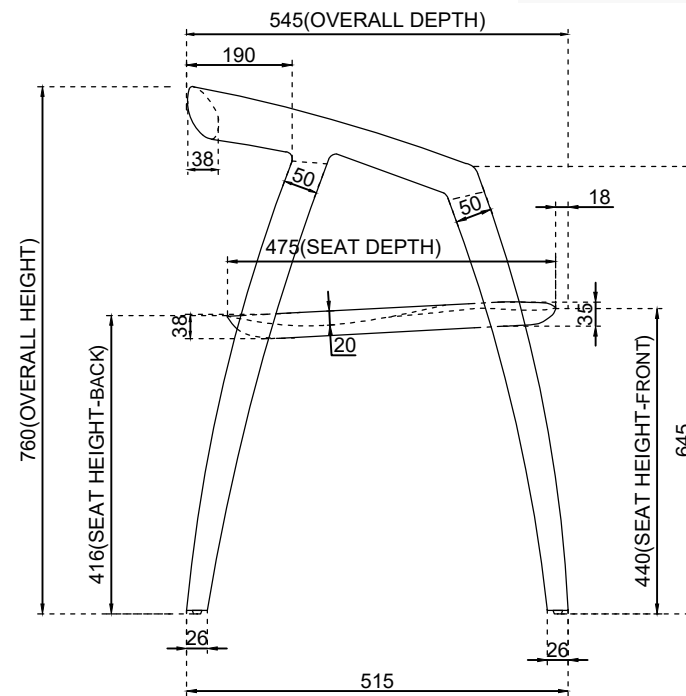

TOP VIEW

FRONT VIEW

SIDE VIEW

COPYRIGHT

Drawing information is confidential. Do not reproduce drawing information unless permitted by product owner. Report any errors immediately.

PLEASE NOTE

Use dimensions shown only. Check and verify all dimensions prior to commencing work. Do not scale drawings.

DIMENSIONS

Length: 550mm
Width: 545mm
Height: 760mm

PRODUCT NAME

2105A-1-01 Natural Maki Dining Chair

DRAWING NUMBER

0001

MCM HOUSE