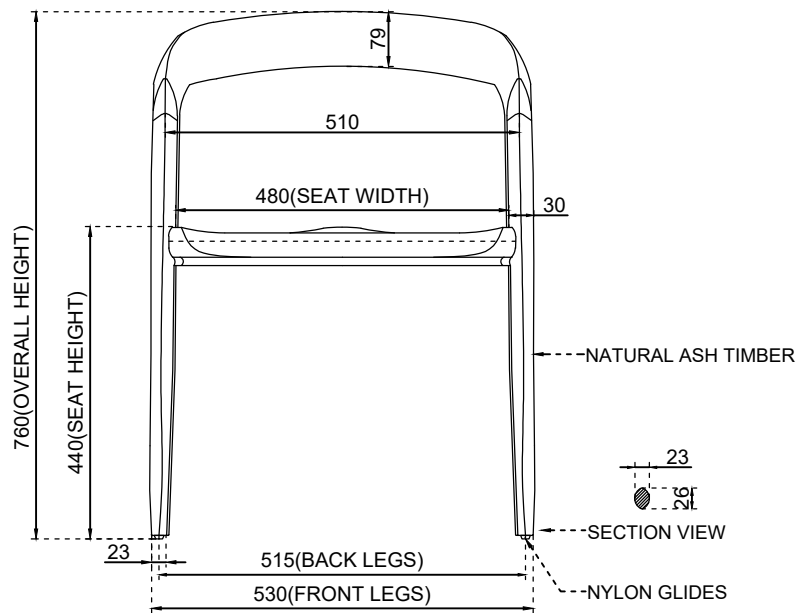

TOP VIEW

FRONT VIEW

SIDE VIEW

COPYRIGHT

Drawing information is confidential. Do not reproduce drawing information unless permitted by product owner. Report any errors immediately.

PLEASE NOTE

Use dimensions shown only. Check and verify all dimensions prior to commencing work. Do not scale drawings.

DIMENSIONS

Length: 550mm
Width: 545mm
Height: 760mm

PRODUCT NAME

2105A-1-01 Natural Maki Dining Chair

DRAWING NUMBER

0001

MCM HOUSE