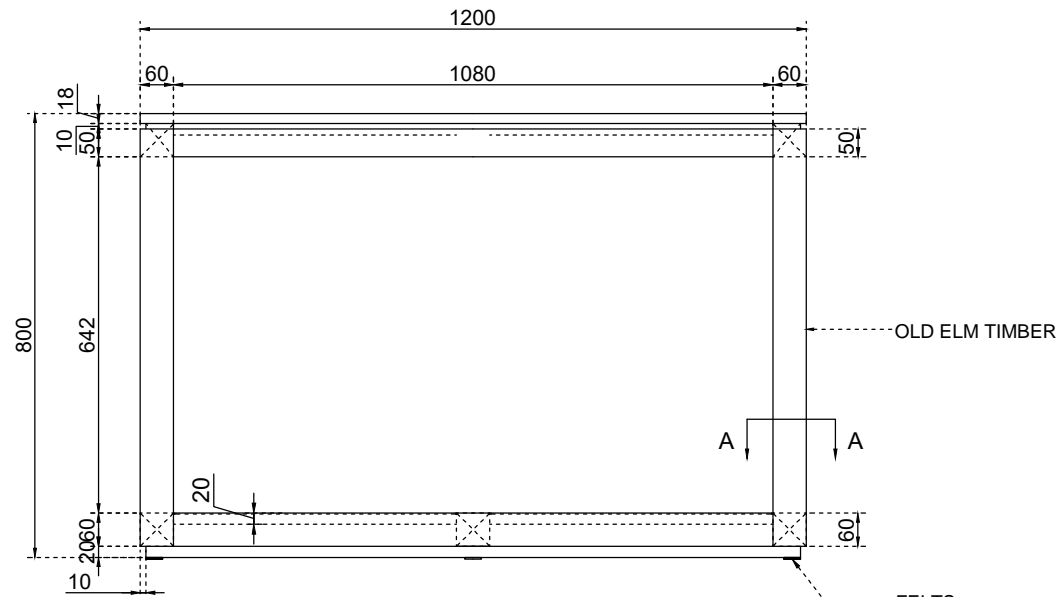

TOP VIEW

--- CREAM TRAVERTINE STONE
1140X340X1.0MM IRON PLATE UNDERNEATH THE STONE(1PC)

FRONT VIEW

SIDE VIEW

A-A SECTION

COPYRIGHT

Drawing information is confidential. Do not reproduce drawing information unless permitted by product owner. Report any errors immediately.

MATERIALS

Cream Travertine Stone & Old Elm Timber

DIMENSIONS

Length: 1200mm
Width: 400mm
Height: 800mm

PRODUCT NAME

1129M-3-21-36 Cream Travertine Axol Console Table Old Elm Base 1200

DRAWING NUMBER

0001