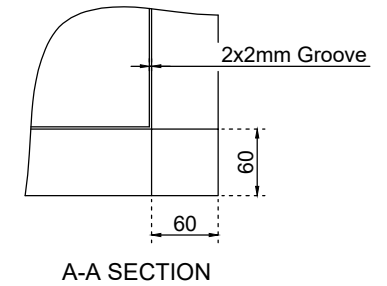

TOP VIEW

--- CREAM TRAVERTINE STONE
1140X340X1.0MM IRON PLATE UNDERNEATH THE STONE(1PC)

FRONT VIEW

SIDE VIEW

A-A SECTION

COPYRIGHT

Drawing information is confidential. Do not reproduce drawing information unless permitted by product owner. Report any errors immediately.

MATERIALS

Cream Travertine Stone & Old Elm Timber

DIMENSIONS

Length: 1200mm
Width: 400mm
Height: 800mm

PRODUCT NAME

1129M-3-21-36 Cream Travertine Axol Console Table Old Elm Base 1200

DRAWING NUMBER

0001