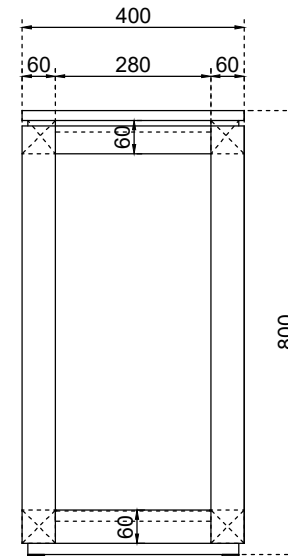

TOP VIEW

--- CREAM TRAVERTINE STONE
1140X340X1.0MM IRON PLATE UNDERNEATH THE STONE(1PC)

FRONT VIEW

SIDE VIEW

A-A SECTION

COPYRIGHT

Drawing information is confidential. Do not reproduce drawing information unless permitted by product owner. Report any errors immediately.

PLEASE NOTE

Use dimensions shown only. Check and verify all dimensions prior to commencing work. Do not scale drawings.

CLIENT NAME

MCM House

DATE CREATED

30/06/2023

INITIALS

RW

MATERIALS

Cream Travertine Stone & Old Elm Timber

DIMENSIONS

Length: 1200mm
Width: 400mm
Height: 800mm

PRODUCT NAME

1129M-3-21-36 Cream Travertine Axol Console Table Old Elm Base 1200

DRAWING NUMBER

0001