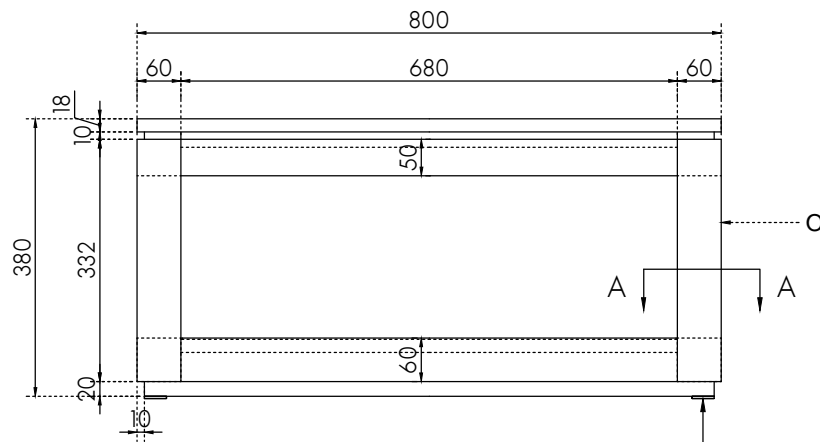

TOP VIEW

CREAM TRAVERTINE STONE  
740X740X1.0MM IRON PLATE  
UNDERNEATH (1PC)

FRONT VIEW

FELTS

OLD ELM TIMBER

A-A SECTION

SIDE VIEW

**COPYRIGHT**

**DIMENSIONS**

Length: 800mm  
Width: 800mm  
Height: 380mm

**PRODUCT NAME**

Axol Square Coffee Table 800X800

**DRAWING NUMBER**

0001

**MCM HOUSE**