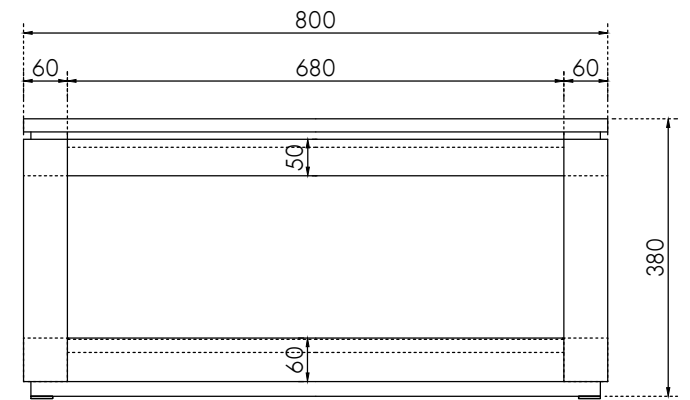

TOP VIEW

CREAM TRAVERTINE STONE  
740X740X1.0MM IRON PLATE  
UNDERNEATH (1PC)

FRONT VIEW

FELTS

OLD ELM TIMBER

A-A SECTION

SIDE VIEW

**COPYRIGHT**

**DIMENSIONS**

Length: 800mm  
Width: 800mm  
Height: 380mm

**PRODUCT NAME**

Axol Square Coffee Table 800X800

**DRAWING NUMBER**

0001

**MCM HOUSE**