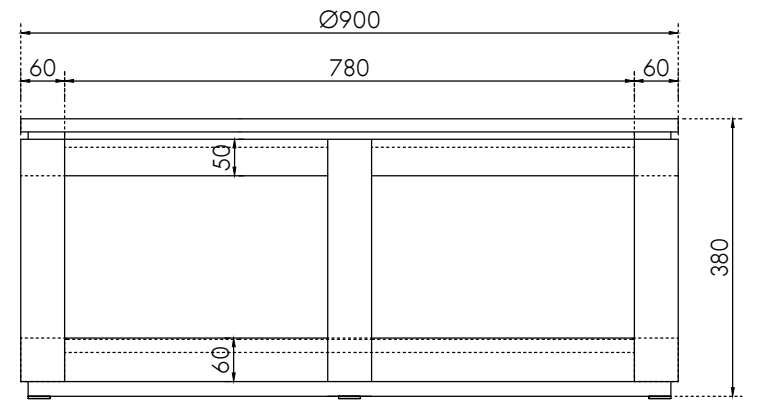

TOP VIEW

CREAM TRAVERTINE STONE
 Ø840X1.0MM IRON PLATE
 UNDERNEATH (1PC)

FRONT VIEW

FELTS

OLD ELM TIMBER

A-A SECTION

SIDE VIEW

COPYRIGHT

DIMENSIONS

Length: 900mm
 Width: 900mm
 Height: 380mm

PRODUCT NAME

Axol Round Coffee Table DIA900

DRAWING NUMBER

0001

MCM HOUSE