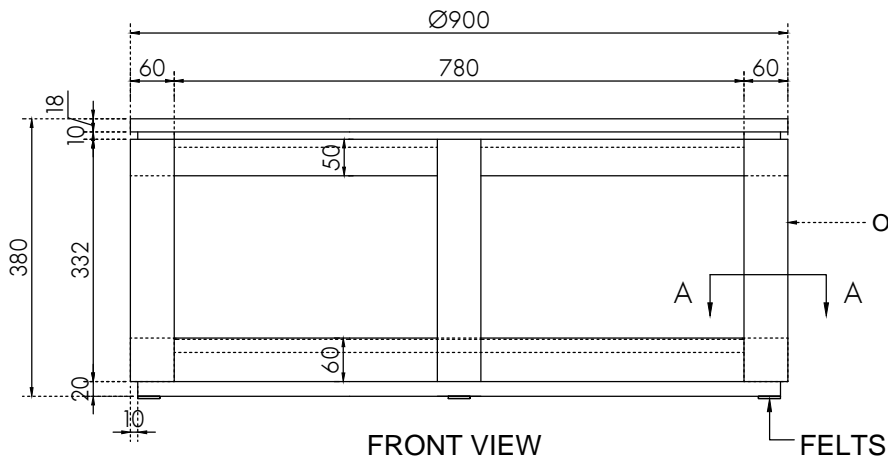

TOP VIEW

CREAM TRAVERTINE STONE
 Ø840X1.0MM IRON PLATE
 UNDERNEATH (1PC)

FRONT VIEW

FELTS

OLD ELM TIMBER

A-A SECTION

SIDE VIEW

COPYRIGHT

DIMENSIONS

Length: 900mm
 Width: 900mm
 Height: 380mm

PRODUCT NAME

Axol Round Coffee Table DIA900

DRAWING NUMBER

0001

MCM HOUSE