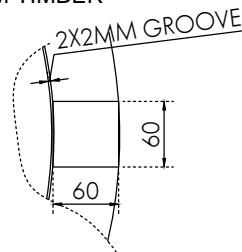

TOP VIEW

CREAM TRAVERTINE STONE
 Ø840X1.0MM IRON PLATE
 UNDERNEATH (1PC)

FRONT VIEW

FELTS

OLD ELM TIMBER

A-A SECTION

SIDE VIEW

COPYRIGHT

DIMENSIONS

Length: 900mm
 Width: 900mm
 Height: 380mm

PRODUCT NAME

Axol Round Coffee Table DIA900

DRAWING NUMBER

0001

MCM HOUSE