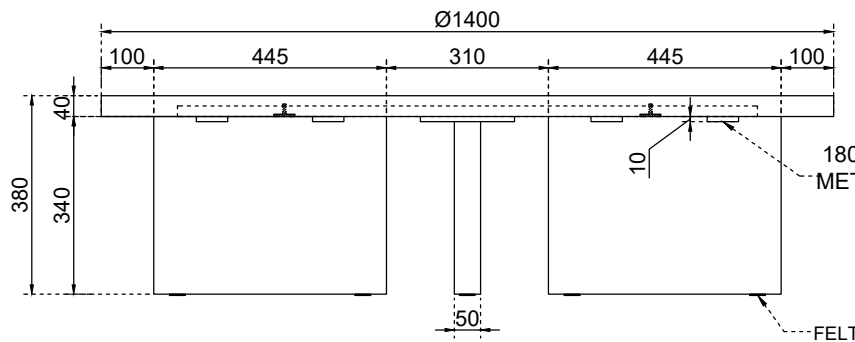

TOP VIEW

T BLACK POWDER COATED METAL UNDERNEATH(2PCS) USE SCREWS TO ATTACH
 3X20MM TECHNOLOGY GROOVE UNDERNEATH(4PCS)

BLACK POWDER COATED METAL BRACKET-USE SCREWS TO ATTACH

FRONT VIEW

SIDE VIEW

COPYRIGHT
 Drawing information is confidential. Do not reproduce drawing information unless permitted by product owner. Report any errors immediately.

PLEASE NOTE
 Use dimensions shown only. Check and verify all dimensions prior to commencing work. Do not scale drawings.

CLIENT NAME
 MCM House

DATE CREATED
 01/07/2023

INITIALS
 RW

MATERIALS
 Old Elm

DIMENSIONS
 Length: 1400mm
 Width: 1400mm
 Height: 380mm