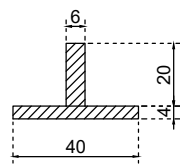

TOP VIEW

T BLACK POWDER COATED METAL UNDERNEATH(2PCS) USE SCREWS TO ATTACH
 3X20MM TECHNOLOGY GROOVE UNDERNEATH(4PCS)

BLACK POWDER COATED METAL BRACKET-USE SCREWS TO ATTACH

FRONT VIEW

SIDE VIEW

COPYRIGHT
 Drawing information is confidential. Do not reproduce drawing information unless permitted by product owner. Report any errors immediately.

PLEASE NOTE
 Use dimensions shown only. Check and verify all dimensions prior to commencing work. Do not scale drawings.

CLIENT NAME
 MCM House

DATE CREATED
 01/07/2023

INITIALS
 RW

MATERIALS
 Old Elm

DIMENSIONS
 Length: 1400mm
 Width: 1400mm
 Height: 380mm