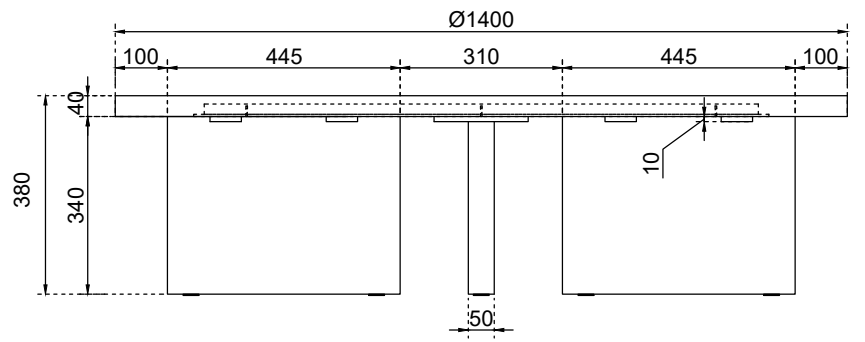

TOP VIEW

T BLACK POWDER COATED METAL UNDERNEATH(2PCS) USE SCREWS TO ATTACH
 3X20MM TECHNOLOGY GROOVE UNDERNEATH(4PCS)

BLACK POWDER COATED METAL BRACKET-USE SCREWS TO ATTACH

FRONT VIEW

SIDE VIEW

COPYRIGHT
 Drawing information is confidential. Do not reproduce drawing information unless permitted by product owner. Report any errors immediately.

PLEASE NOTE
 Use dimensions shown only. Check and verify all dimensions prior to commencing work. Do not scale drawings.

CLIENT NAME
 MCM House

DATE CREATED
 01/07/2023

INITIALS
 RW

MATERIALS
 Old Elm

DIMENSIONS
 Length: 1400mm
 Width: 1400mm
 Height: 380mm

PRODUCT NAME
 1108-1 Maple Coffee Table 1400W

DRAWING NUMBER
 0001

MCM HOUSE