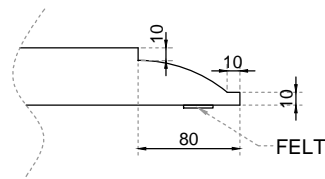

A-DETAILS

COPYRIGHT

Drawing information is confidential. Do not reproduce drawing information unless permitted by product owner. Report any errors immediately.

PLEASE NOTE

Use dimensions shown only. Check and verify all dimensions prior to commencing work. Do not scale drawings.

CLIENT NAME

MCM House

DATE CREATED

14/12/2021

INITIALS

RW

MATERIALS

Old Elm Timber

DIMENSIONS

Length: 1200
Width: 1200
Height: 730

PRODUCT NAME

St Tropez Circular Dining Table 1200

DRAWING NUMBER

0001

MCM HOUSE