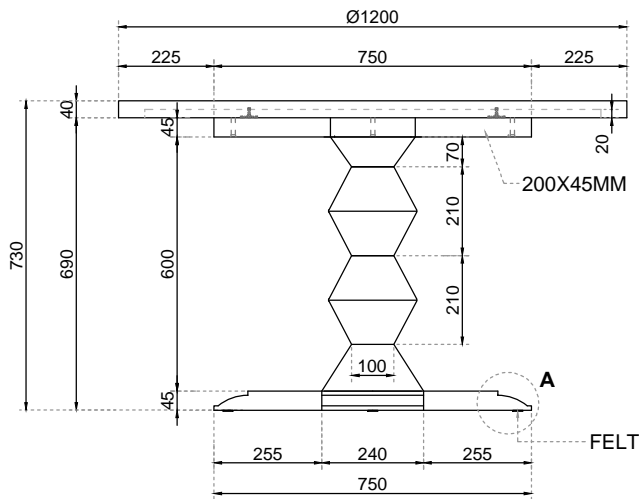

FRONT VIEW

COPYRIGHT

Drawing information is confidential. Do not reproduce drawing information unless permitted by product owner. Report any errors immediately.

PLEASE NOTE

Use dimensions shown only. Check and verify all dimensions prior to commencing work. Do not scale drawings.

CLIENT NAME

MCM House

DATE CREATED

14/12/2021

INITIALS

RW

MATERIALS

Old Elm Timber

DIMENSIONS

Length: 1200
Width: 1200
Height: 730

PRODUCT NAME

St Tropez Circular Dining Table 1200

DRAWING NUMBER

0001

MCM HOUSE