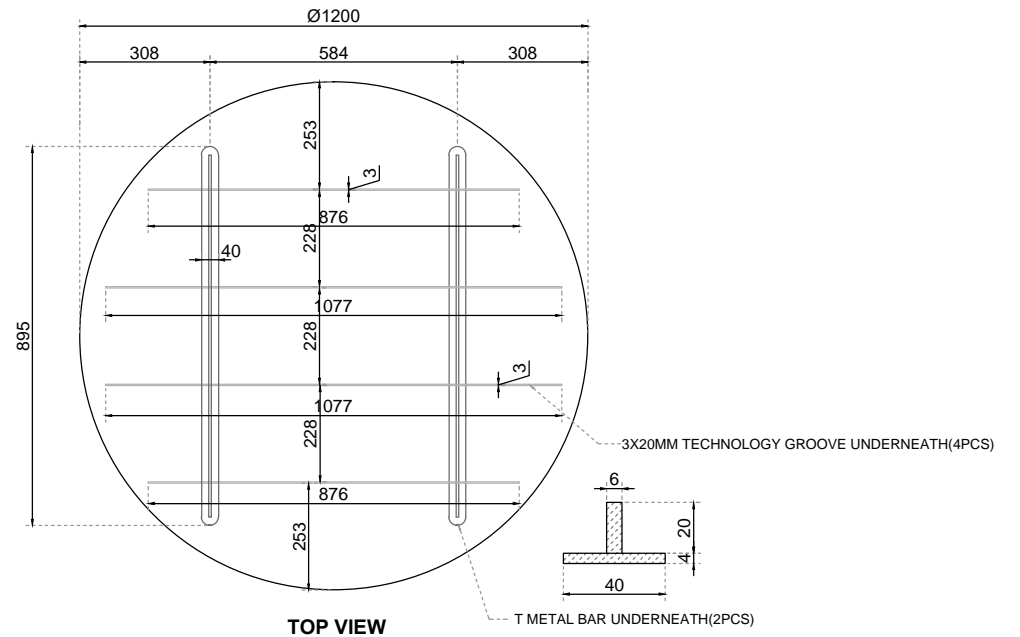

TOP VIEW

COPYRIGHT

Drawing information is confidential. Do not reproduce drawing information unless permitted by product owner. Report any errors immediately.

PLEASE NOTE

Use dimensions shown only. Check and verify all dimensions prior to commencing work. Do not scale drawings.

CLIENT NAME

MCM House

DATE CREATED

14/12/2021

INITIALS

RW

MATERIALS

Old Elm Timber

DIMENSIONS

Length: 1200
Width: 1200
Height: 730

PRODUCT NAME

St Tropez Circular Dining Table 1200

DRAWING NUMBER

0001

MCM HOUSE